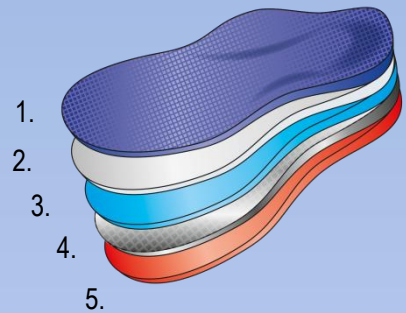

3D Stability Warm

CATEGORY: Children
 SIZES: 28-36
 ARTICLE-NO.:7267
 PU: 5 pcs., carton-box
 ARTICLE-NO: 8726701
 PU: 9 pcs., counter display

MATERIALS

1. Gentle to the skin, warm polar fleece
2. Latex foam padding to soften your step
3. Air cushion layer to keep the air fresh inside the shoe
4. Aluminium protection layer for thermal insulation
5. Anatomical footbed for stability

PRODUCT FEATURES

- Keeps your feet warm and protects against cold
- Gentle to skin and breathable
- Absorbs odour
- Cushions your feet
- Stable and shaped footbed

SALES ARGUMENTS

- Fluffy polar fleece – gentle to the skin, keeps the feet warm and comfortable.
- Shock-absorbing latex foam cushion layer
- Longitudinal arch support massages children`s feet while supporting healthy foot development
- Footbed gives kid`s feet perfect grip and stability inside the shoe
- Keeps it shape and durable