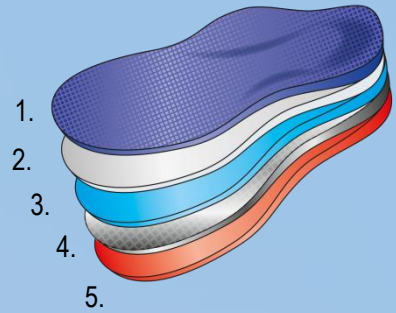

CATEGORY: Children
 SIZES: 28-36
 ARTICEL-NO. 7247
 PU: 5 pcs., carton-box
 ARTICEL-NO. 8724701
 PU: 9 pcs., counter display

3D Stability Warm

MATERIALS

1. Gentle to the skin ,warm polar fleece
2. Latex foam padding to soften your step
3. Air cushion layer to keep the air fresh inside the shoe
4. Aluminium protection layer for thermal insulation
5. Anatomically footbed for stability

PRODUCT FEATURES

- Keeps your feet warm and protect against cold
- Gentle to skin and breathable
- Absorbs odour
- Cushions your feet
- Stable and shaped footbed

SALES ARGUMENTS

Fluffy polar fleece – gentle to the skin, keeps the feet warm and comfortable

Shock-absorbing latex foam cushion layer

Longitudinal arch support massages children`s feet while supporting healthy foot development

Footbed gives kid`s feet perfect grip and stability inside the shoe

Keeps it shape and durable