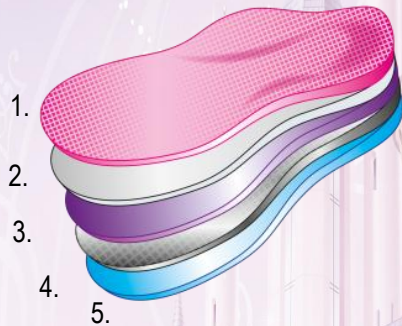

3D Stability Warm

CATEGORY: children
 SIZES: 28-36
 SKU-NO. 7227
 PU: 5 pcs., carton-box
 SKU-NO. 8722701
 PU: 9 pcs., counter display

MATERIALS

1. Gentle to the skin, warm polar fleece
2. Latex foam padding to soften your step
3. Air cushion layer to keep the air fresh inside the shoe
4. Aluminium protection layer for thermal insulation
5. Anatomical footbed for stability

PROCUT FEATURES

- Keeps your feet warm and protects against cold
- Gentle to skin and breathable
- Absorbs odour
- Cushions your feet
- Stable and shaped footbed

SALES ARGUMENTS

Fluffy polar fleece – gentle to the skin, keeps the feet warm and comfortable.

Shock-absorbing latex foam cushion layer

Longitudinal arch support massages children`s feet while supporting healthy foot development

Footbed gives kid`s feet perfect grip and stability inside the shoe

Keeps it shape and durable