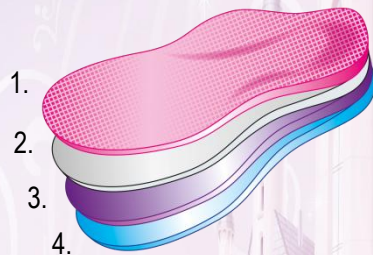

# 3D Stability

## MATERIALS

1. Skin friendly Coolmax® fibre
2. Shock-absorbing latex foam cushion layer
3. Air cushion layer to keep the air fresh inside the shoe
4. Anatomical footbed for stability.

## PRODUCT FEATURES

- Breathable and cooling COOLMAX® fibre
- Gentle to the skin
- Absorbs odour
- Cushions your feet
- Stable and anatomically shaped footbed

|                  |   |   |   |
|------------------|---|---|---|
| KOMFORT          | ● | ● | ● |
| FRISCHE          | ● | ● | ○ |
| GRÖSSENAUSGLEICH | ● | ○ | ○ |
| GERUCHSBINDEND   | ● | ○ | ○ |