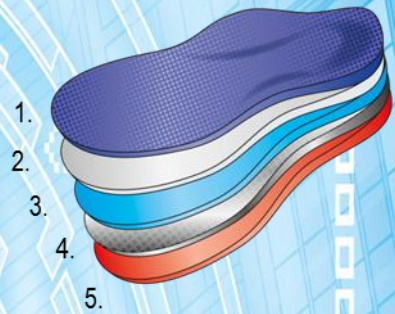

# 3D Stability Warm

CATEGORY: children  
 SIZES: 28-36  
 SKU-NO. 7207  
 PU: 5 pcs., carton-box  
 SKU-NO. 8720701  
 PU: 9 pcs., counter display

## MATERIALS

1. Gentle to the skin, warm polar fleece
2. Latex foam padding to soften your step
3. Air cushion layer to keep the air fresh inside the shoe
4. Aluminium protection layer for thermal insulation
5. Anatomical footbed for stability